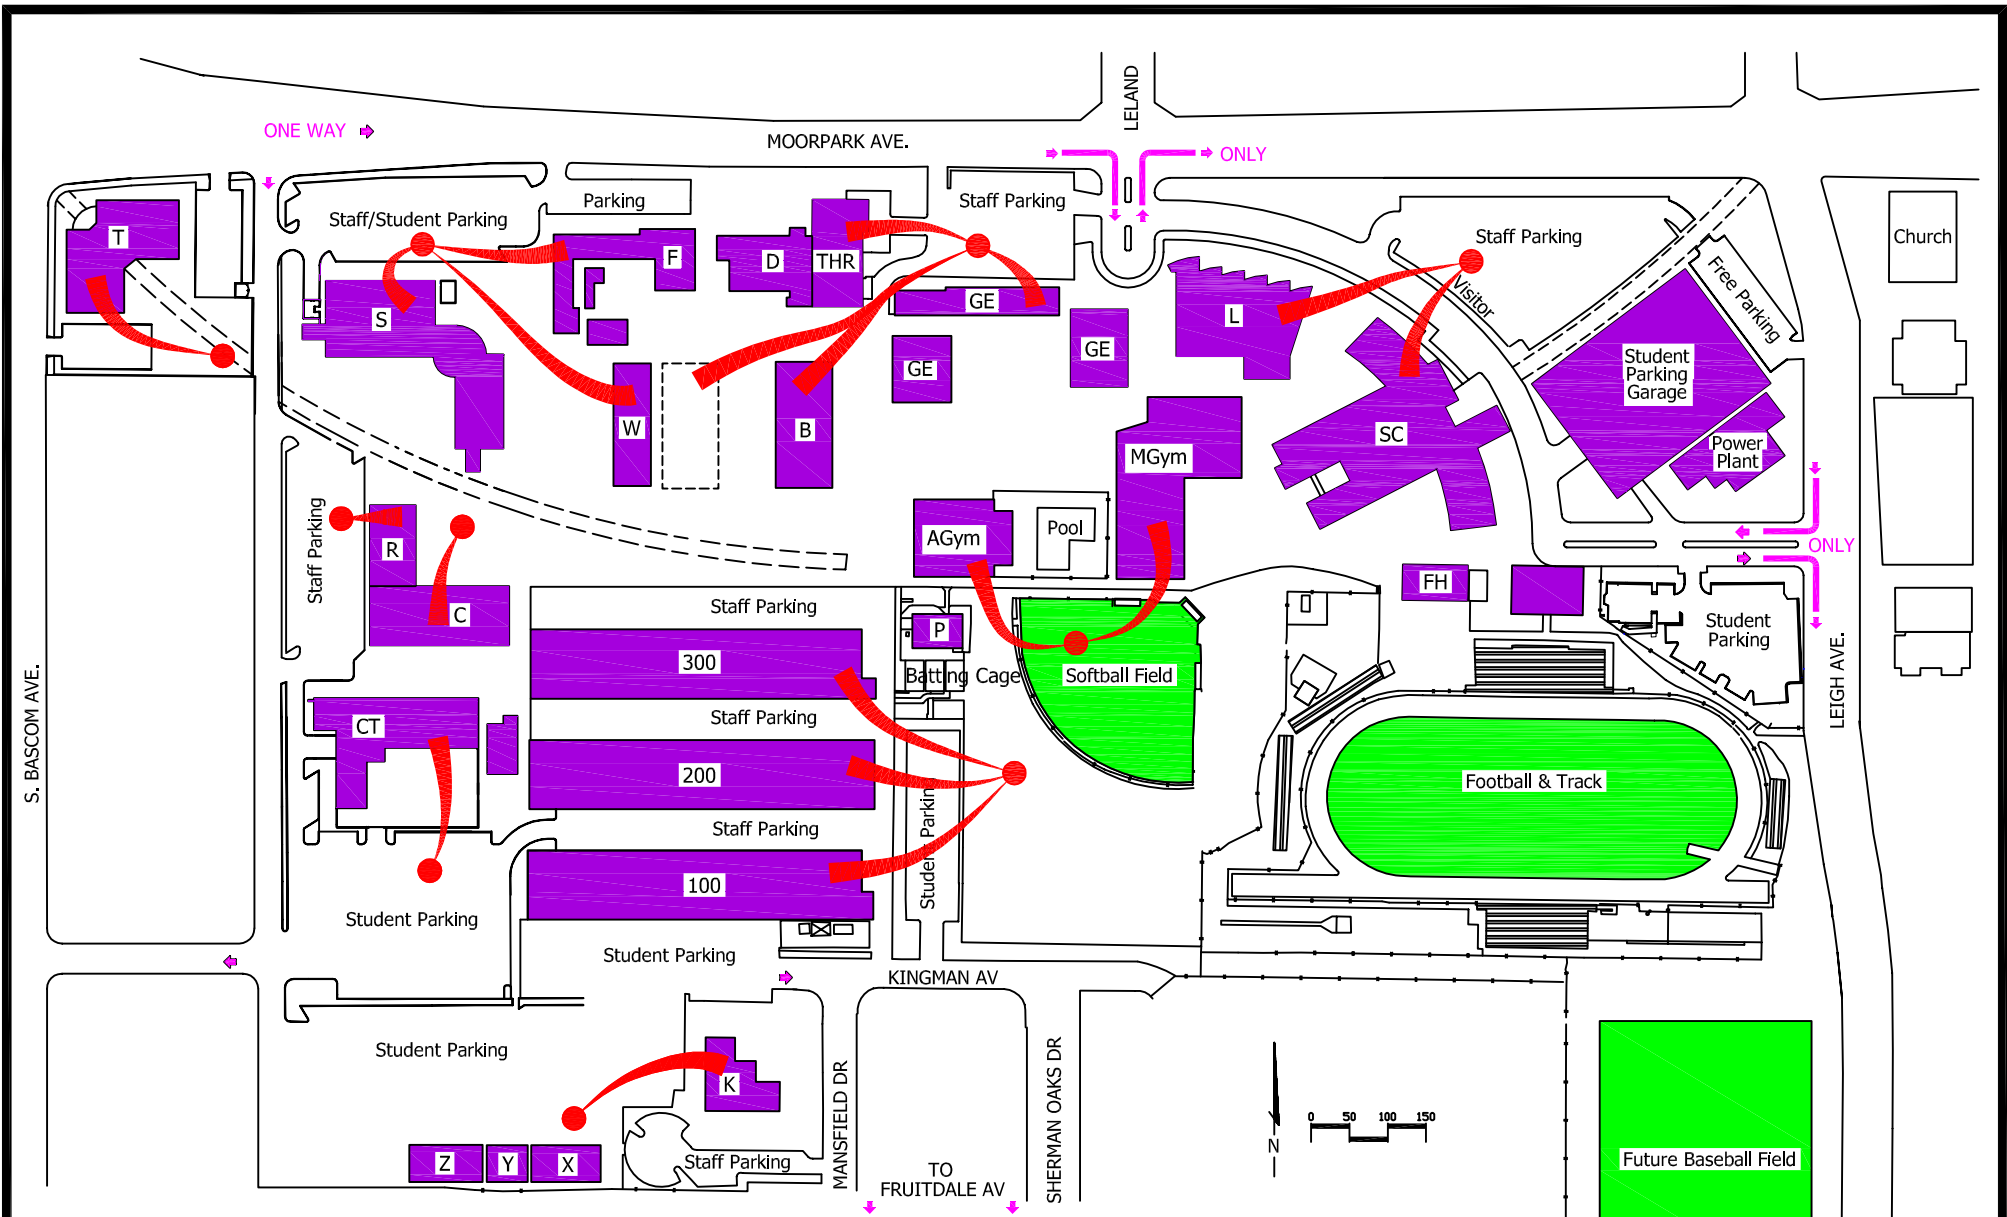

SAN JOSE CITY COLLEGE

Evacuation Map

100 Classrooms	CT Career Technology	K Child Development Center	SC Student Center
200 Classrooms	D Drama	L Library/Learning Resource Center	Admission & Records
300 Classrooms	F Fine Arts	S Science Complex	Assessment Center
B Business	GE General Education	T Technology Center	Cafeteria
C Cosmetology Esthetician	AGym Auxiliary Gym	THR Theater	Campus Police
	MGym Main Gym	W Offices	Campus Store
			Counseling
			Financial Aid
			Info Desk