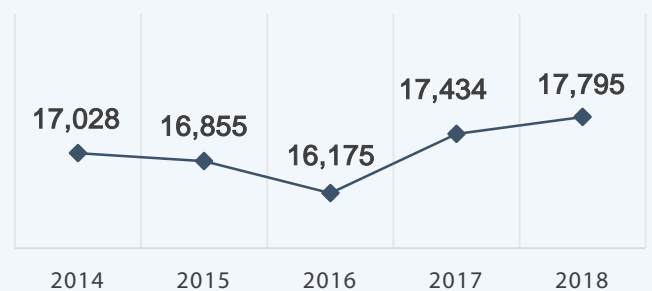

2018 FALL FAST FACTS

SAN JOSÉ CITY COLLEGE | WWW.SJCC.EDU

(*AT CENSUS)

STUDENT ENROLLMENT

Headcount	9,273
Full-Time Equivalent	2,636

FIVE-YEAR TREND (HEADCOUNT)

STUDENT ETHNICITY

STUDENT GENDER -

STUDENT AGE

NUMBER OF SECTIONS OFFERED -

Credit	805
Non-Credit	47

STUDENT CREDIT LOAD

Full-Time	27.9%
Part-Time	72.1%

DISTRICT FALL ENROLLMENT

Headcount (unduplicated)	17,795
Full-Time Equivalent	5,651

DISTRICT FIVE-YEAR TREND (HEADCOUNT)