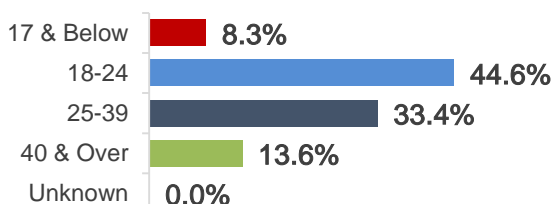

2018 FALL FAST FACTS

SAN JOSÉ CITY COLLEGE | WWW.SJCC.EDU

(*AT CENSUS)

STUDENT ENROLLMENT

Headcount	9,273
Full-Time Equivalent	2,636

FIVE-YEAR TREND (HEADCOUNT)

STUDENT ETHNICITY

STUDENT GENDER -

STUDENT AGE

NUMBER OF SECTIONS OFFERED -

Credit	805
Non-Credit	47

STUDENT CREDIT LOAD

Full-Time	27.9%
Part-Time	72.1%

DISTRICT FALL ENROLLMENT

Headcount (unduplicated)	17,795
Full-Time Equivalent	5,651

DISTRICT FIVE-YEAR TREND (HEADCOUNT)