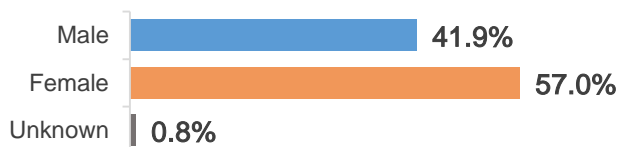

2018 FALL FAST FACTS

SAN JOSÉ CITY COLLEGE | WWW.SJCC.EDU

(*AT CENSUS)

STUDENT ENROLLMENT

Headcount	9,273
Full-Time Equivalent	2,636

FIVE-YEAR TREND (HEADCOUNT)

STUDENT ETHNICITY

STUDENT GENDER -

STUDENT AGE

NUMBER OF SECTIONS OFFERED -

Credit	805
Non-Credit	47

STUDENT CREDIT LOAD

Full-Time	27.9%
Part-Time	72.1%

DISTRICT FALL ENROLLMENT

Headcount (unduplicated)	17,795
Full-Time Equivalent	5,651

DISTRICT FIVE-YEAR TREND (HEADCOUNT)