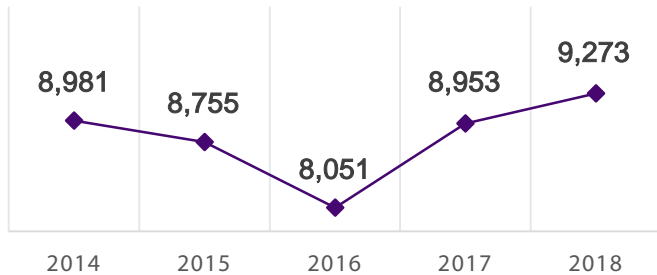

2018 FALL FAST FACTS

SAN JOSÉ CITY COLLEGE | WWW.SJCC.EDU

(*AT CENSUS)

STUDENT ENROLLMENT

Headcount	9,273
Full-Time Equivalent	2,636

FIVE-YEAR TREND (HEADCOUNT)

STUDENT ETHNICITY

STUDENT GENDER -

STUDENT AGE

NUMBER OF SECTIONS OFFERED -

Credit	805
Non-Credit	47

STUDENT CREDIT LOAD

Full-Time	27.9%
Part-Time	72.1%

DISTRICT FALL ENROLLMENT

Headcount (unduplicated)	17,795
Full-Time Equivalent	5,651

DISTRICT FIVE-YEAR TREND (HEADCOUNT)