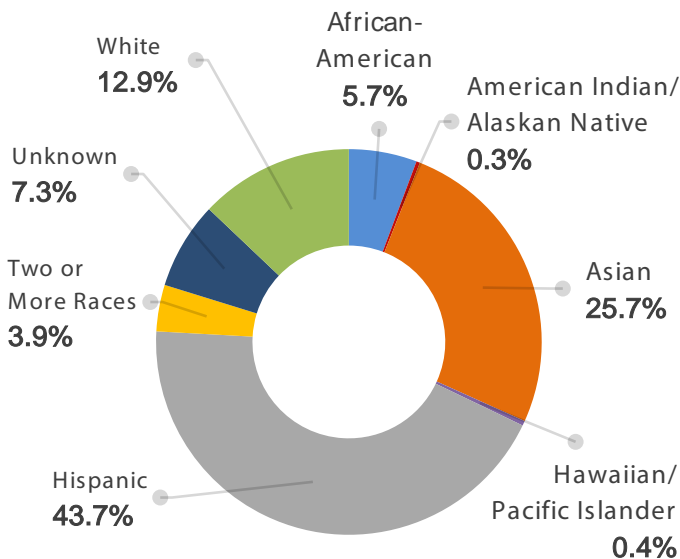

2018 FALL FAST FACTS

SAN JOSÉ CITY COLLEGE | WWW.SJCC.EDU

(*AT CENSUS)

STUDENT ENROLLMENT

Headcount	9,273
Full-Time Equivalent	2,636

FIVE-YEAR TREND (HEADCOUNT)

STUDENT ETHNICITY

STUDENT GENDER -

STUDENT AGE

NUMBER OF SECTIONS OFFERED -

Credit	805
Non-Credit	47

STUDENT CREDIT LOAD

Full-Time	27.9%
Part-Time	72.1%

DISTRICT FALL ENROLLMENT

Headcount (unduplicated)	17,795
Full-Time Equivalent	5,651

DISTRICT FIVE-YEAR TREND (HEADCOUNT)