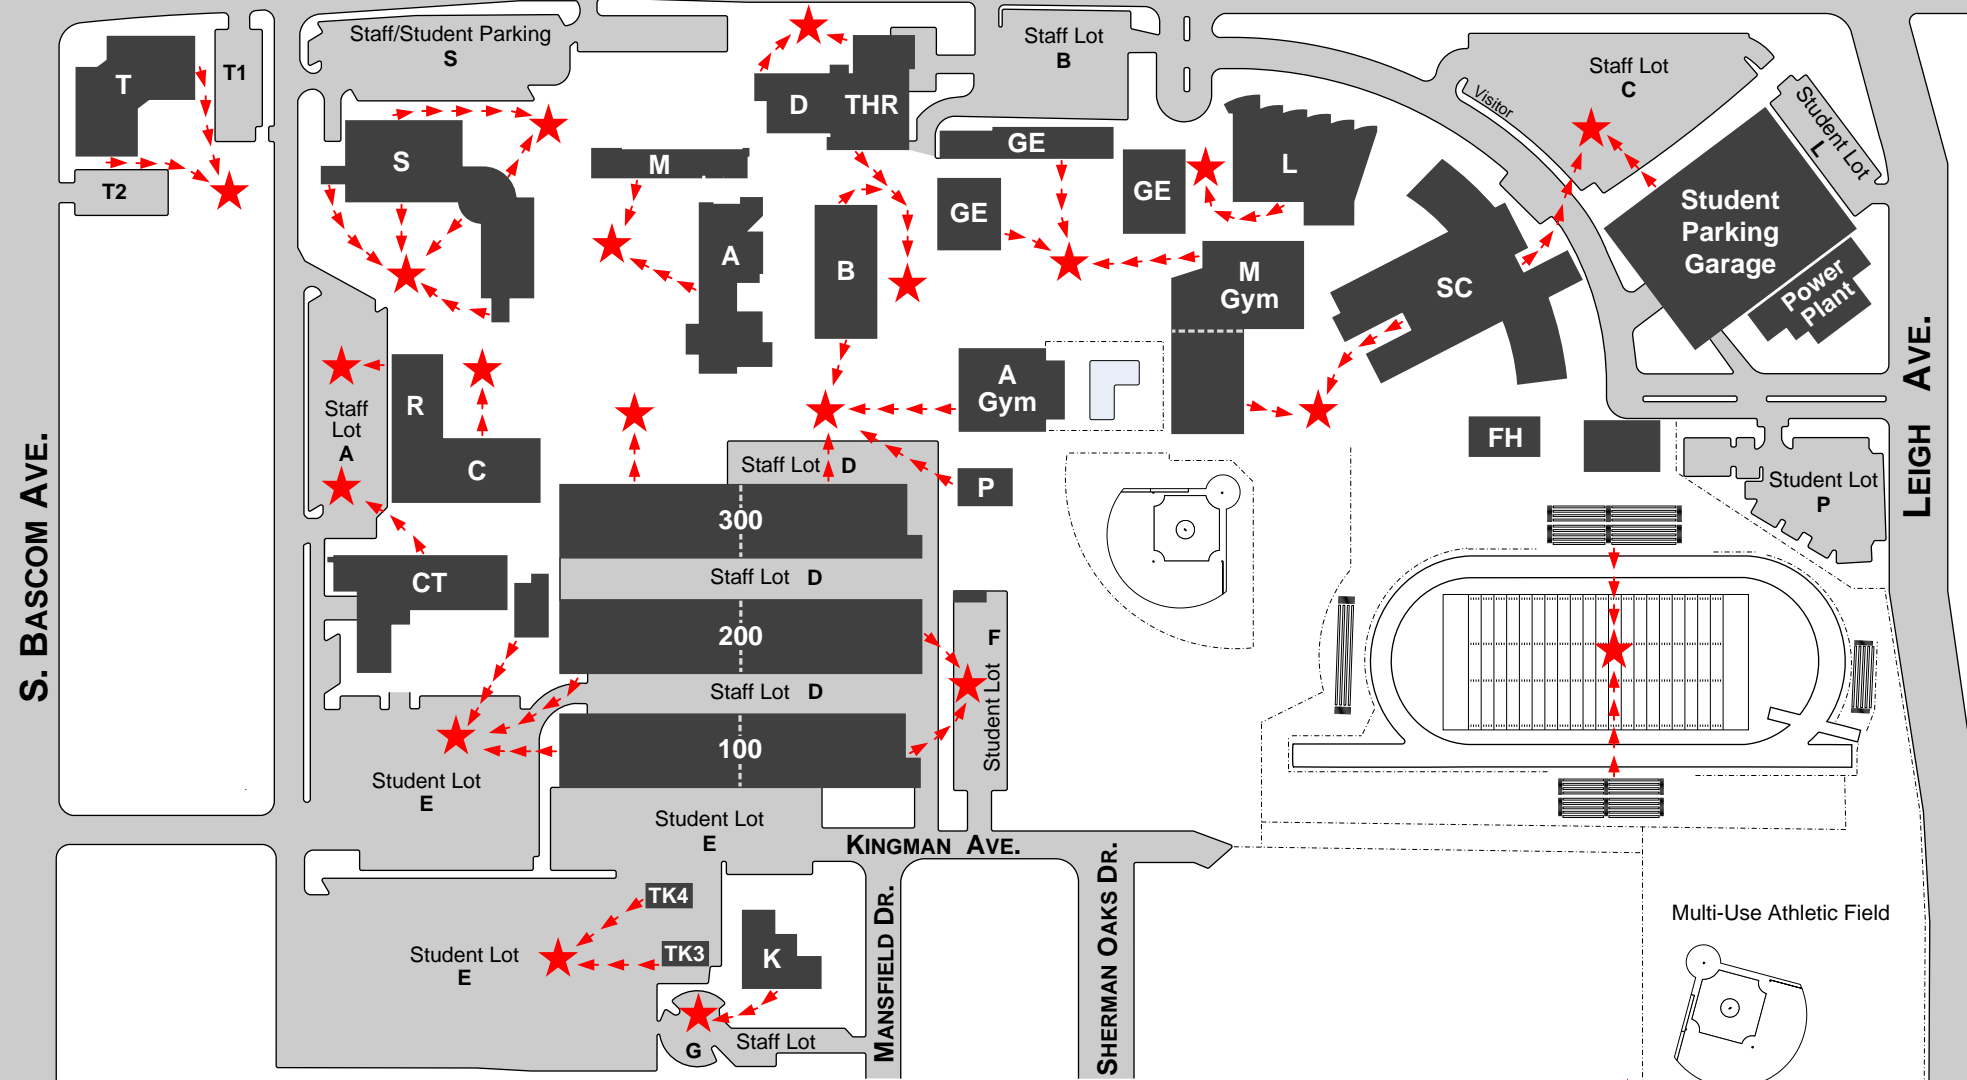

One Way → →

→ → One Way

- 100** Classrooms
- 200** Classrooms
- 300** Classrooms
- A** Fine Arts Center
- B** Business
- C** Cosmetology Esthetician

- CT** Career Technology
- D** Drama
- M** Multi-Disciplinary Building
- GE** General Education
- AGym** Auxiliary Gym
- MGym** Main Gym

- K** Gilbane
- L** Library/Learning Resource Center
- R** Reprographics
- S** Science Complex
- T** Technology Center
- THR** Theater
- TK3** SCCOE Connect
- TK4** SCCOE Connect

- SC** Student Center  
Admission & Records  
Assessment Center  
Cafeteria  
Campus Police  
Campus Store  
Counseling  
Financial Aid  
Info Desk

-  Evacuation Point
-  Evacuation Direction