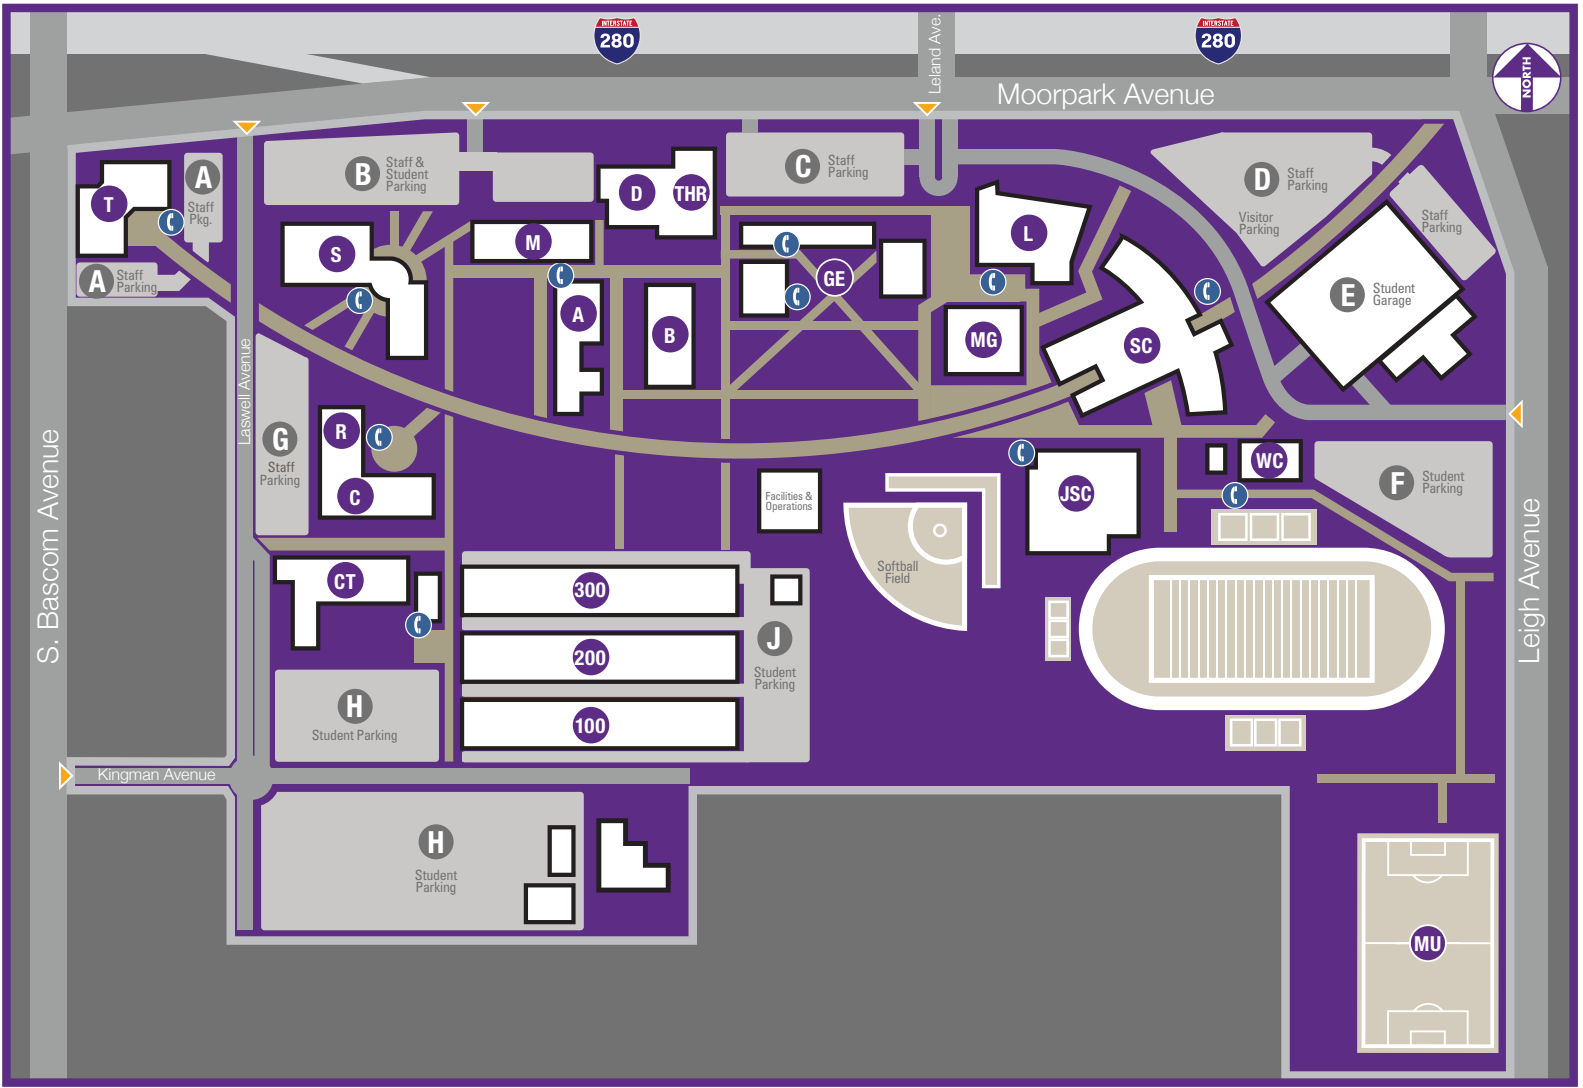

 Campus Entrance  
 Emergency Phone  
    
   
 Student Parking  
    
   
 Staff Parking

- |  |   |   |
|--|---|---|
|  Business Education      |  General Education     |  Science Complex   |
|  Career Technology       |  Main Gym              |  Student Center    |
|  Cesar E. Chavez Library |  Jaguar Sports Complex |  Technology Center |
|  Cosmetology             |  Multi-Disciplinary    |  Theater           |
|  Drama                   |  Multi-Use Fields      |  300 Building      |
|  Fine Arts               |  Reprographics         |  200 Building      |
|  Wellness Center         |   |  100 Building      |